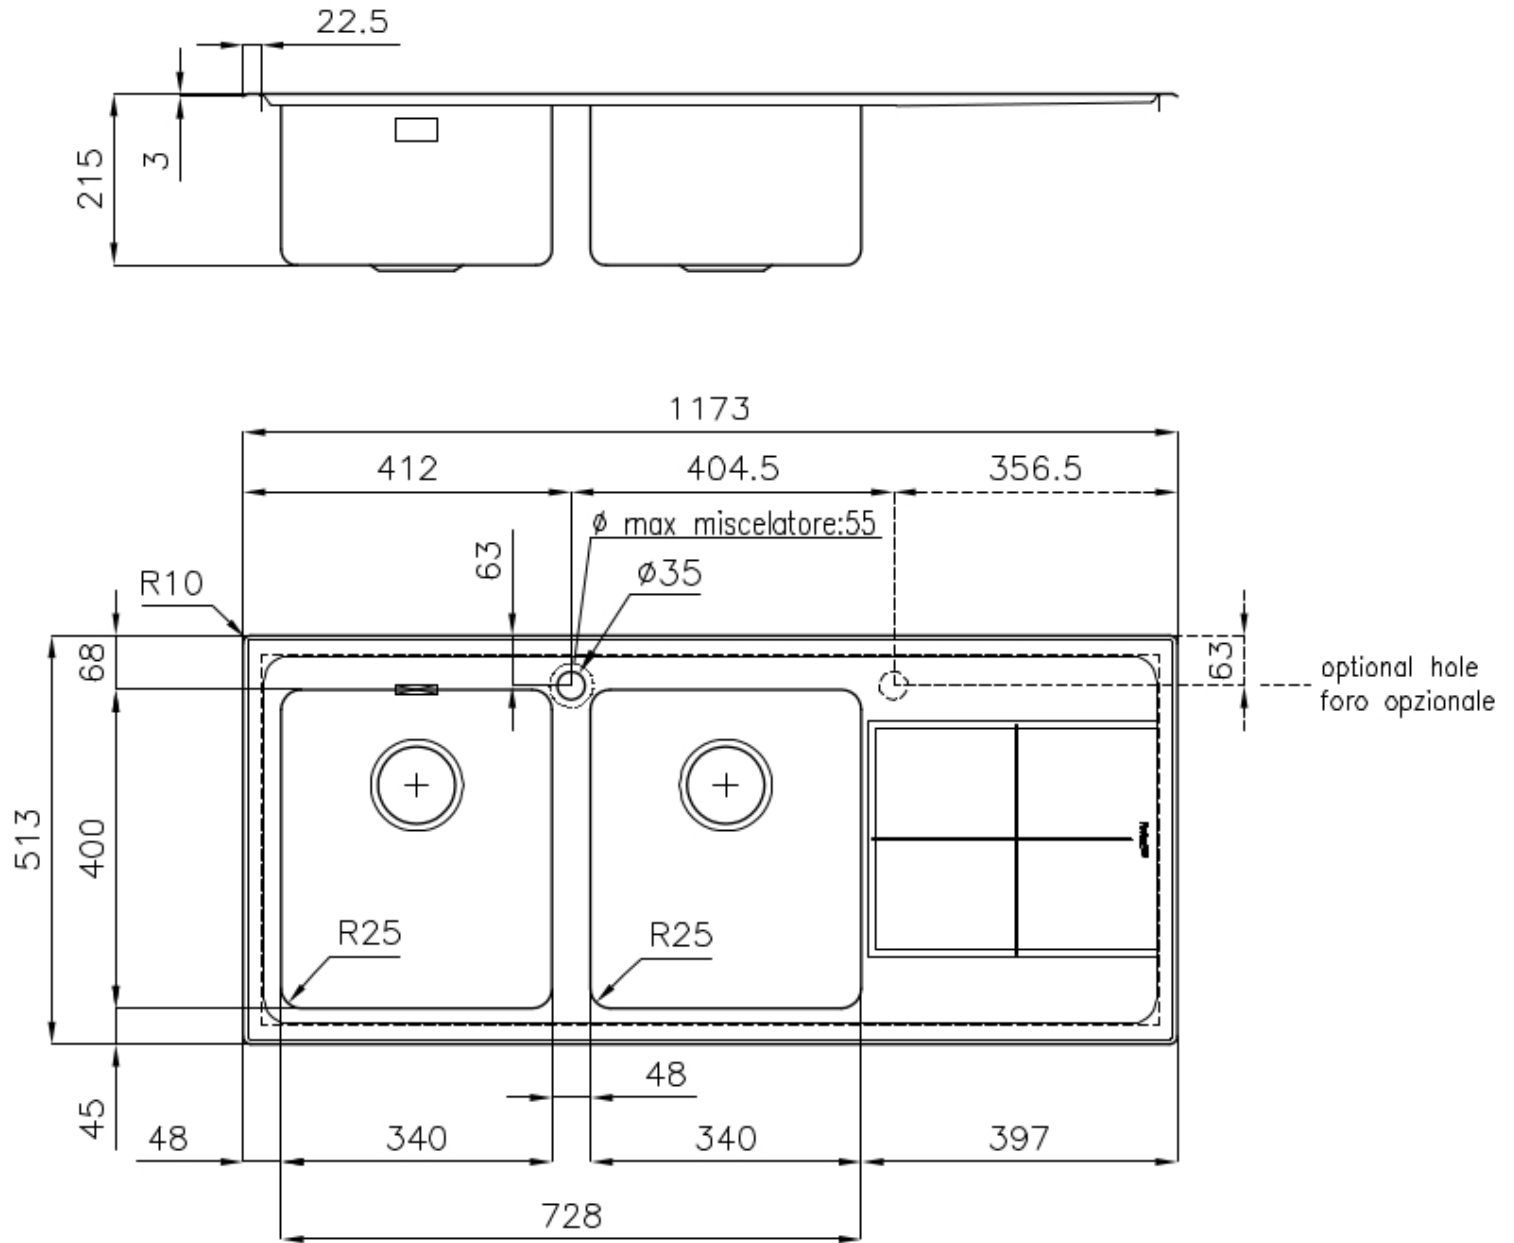

TECHNICAL DATA